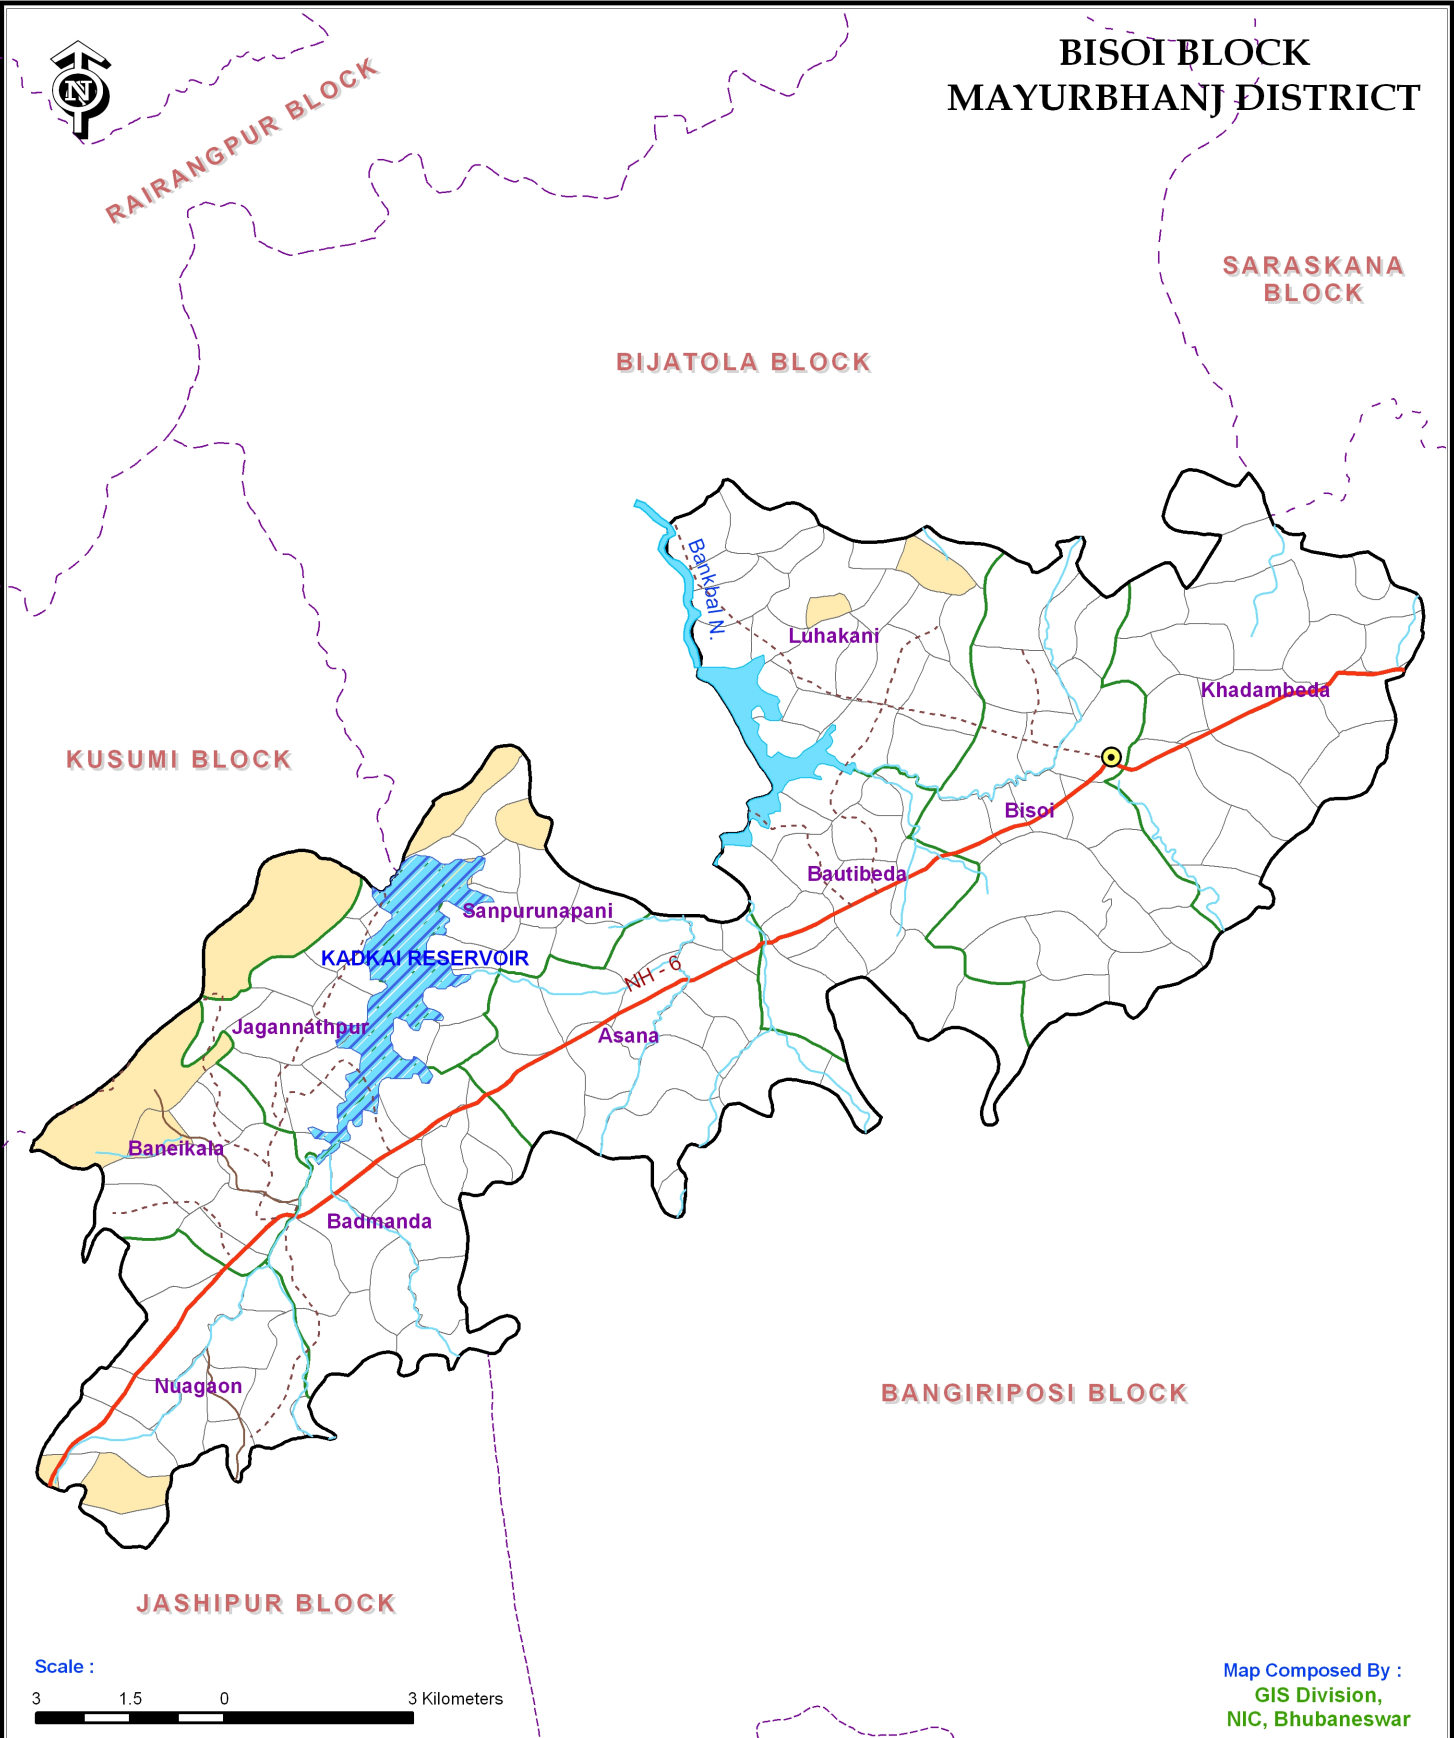

BISOI BLOCK MAYURBHANJ DISTRICT

Map Composed By :
GIS Division,
NIC, Bhubaneswar

INDIA	ODISHA	MAYURBHANJ	LEGEND		
			Block Headquarter	National Highway	Block Boundary
			Nadi/Stream	Other Road	GP Boundary
			Nala		Village Boundary
			River/Waterbody		UI Village
			Reservoir		

Data Source : LISS III Image & District Administration